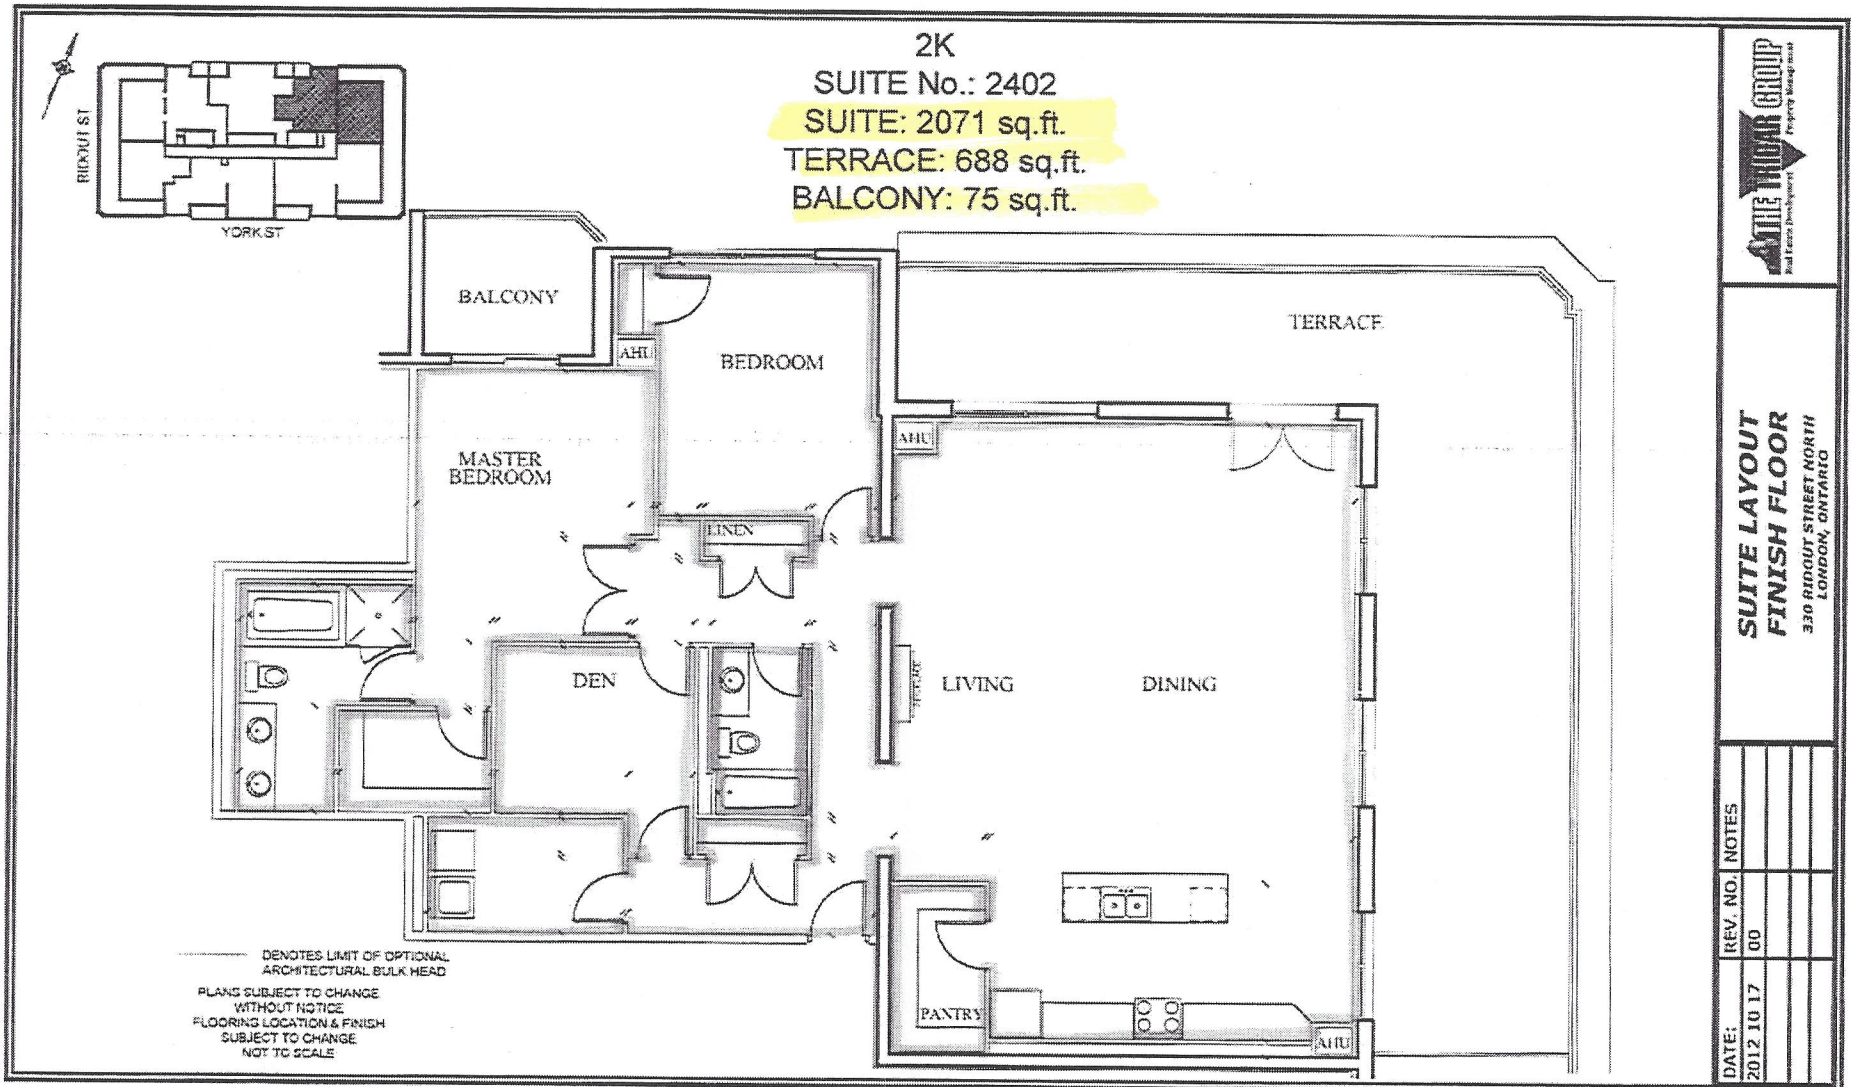

20+ pent houses.

**SUITE LAYOUT  
 FINISH FLOOR**  
 330 RIDGUT STREET NORTH  
 LONDON, ONTARIO

— Black

— main colour:  
 515-4 Moth Gray

— Accent in den  
 432-6 Fire Weed